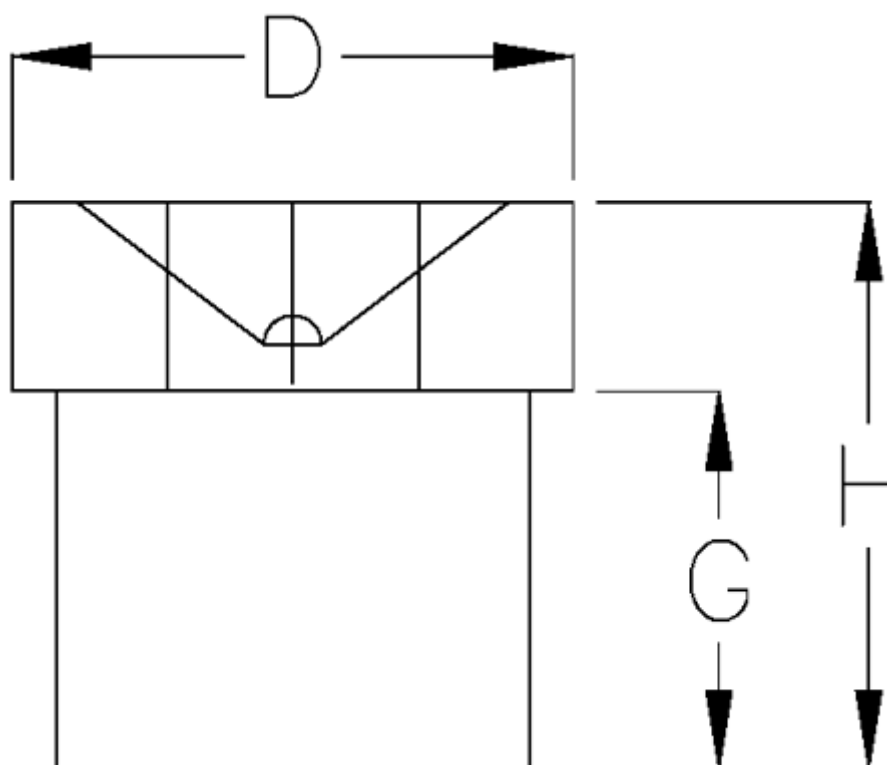

Data Sheet

Article number: 53091108

Description: KLEE Flush type lubrication nipple DIN 3405
D1a straight, Ø6mm push-on type

Measures

D	= 8
Diameter	= Ø6mm
G	= 5,3
H	= 7,6